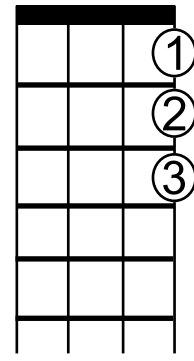

## Oh My Darling, Clementine

F

C

C7

- First time through play single chords
- Second time strum along in time with the beat

F

Oh my dar-ling, Oh my dar-ling,

F