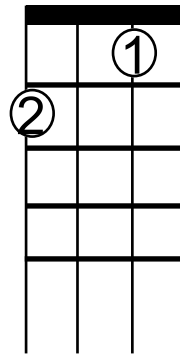

## Oh My Darling, Clementine

F

C

C7

- First time through play single chords
- Second time strum along in time with the beat

F

Oh my dar-ling, Oh my dar-ling,

F