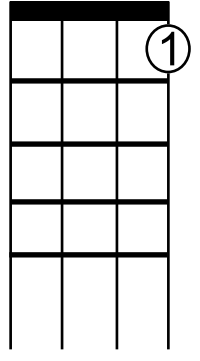

## Oh My Darling, Clementine

F

C

C7

- First time through play single chords
- Second time strum along in time with the beat

F

Oh my dar-ling, Oh my dar-ling,

F