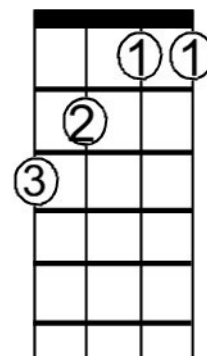

UKULELE ROCKS!
www.ukulelerocks.co.uk

F

C

C7

God Save the Queen

F **C**
God save our gracious Queen
F
Long live our noble Queen
C **C** **F**
God save the Queen

F
Send her victorious,
C7
Happy and glorious,
F
Long to reign over us
C7(Bb) **F** **C7** **F**
God save our Queen

The tricky Bb chord that can be used on the last line!
Good luck!

Bb

5th Fret

Bb