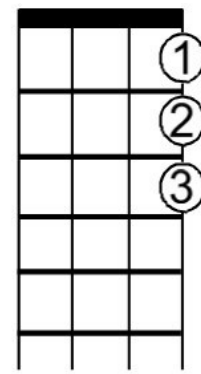

UKULELE ROCKS!
www.ukulelerocks.co.uk

F

C

C7

God Save the Queen

F **C**
God save our gracious Queen
F
Long live our noble Queen
C **C** **F**
God save the Queen

F
Send her victorious,
C7
Happy and glorious,
F
Long to reign over us
C7(Bb) **F** **C7** **F**
God save our Queen

The tricky Bb chord that can be used on the last line!
Good luck!

Bb

5th Fret

Bb