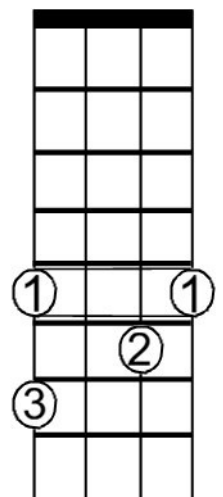

UKULELE ROCKS!
www.ukulelerocks.co.uk

F

C

C7

God Save the Queen

F **C**
God save our gracious Queen
F
Long live our noble Queen
C **C** **F**
God save the Queen

F
Send her victorious,
C7
Happy and glorious,
F
Long to reign over us
C7(Bb) **F** **C7** **F**
God save our Queen

The tricky Bb chord that can be used on the last line!
Good luck!

Bb

5th Fret

Bb