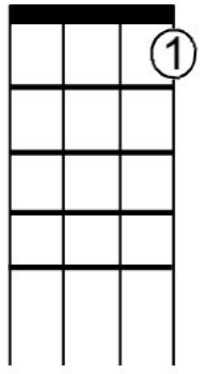

UKULELE ROCKS!
www.ukulelerocks.co.uk

F

C

C7

God Save the Queen

F **C**
God save our gracious Queen
F
Long live our noble Queen
C **C** **F**
God save the Queen

F
Send her victorious,
C7
Happy and glorious,
F
Long to reign over us
C7(Bb) **F** **C7** **F**
God save our Queen

The tricky Bb chord that can be used on the last line!
Good luck!

Bb

5th Fret

Bb